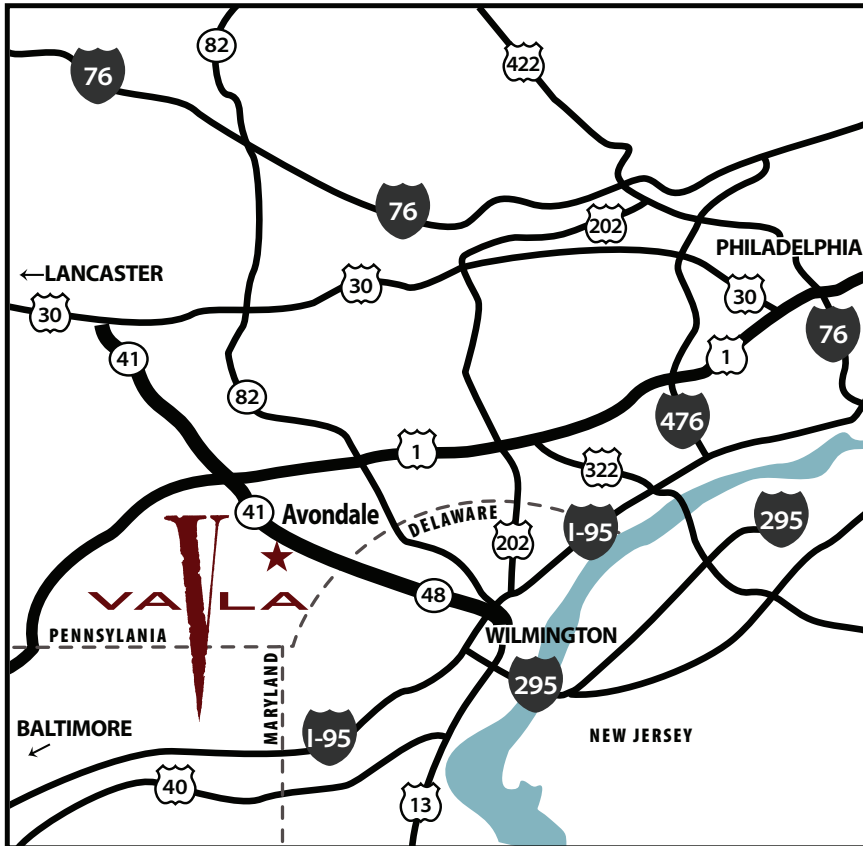

# MAP & DIRECTIONS TO VA LA VINEYARDS

Va La is located on RT 41 (Gap Newport Pike) in historic Chester County, home to high sewer and school taxes, and right smack in the heart of the Mushroom Capital of the World. As the place to see and be seen, we invite you to come and experience the whole Avondale Scene, the latest in farm fashions, celebrity watching, gossip, and culture from the world of Avondalia...

## FROM PHILADELPHIA:

- Take RT I-95 South to RT 322 West for approx. 7.5 miles.
- Make a LEFT onto US RT 1.
- Take RT 1 South approx. 20 minutes, and get off at RT 41 AVONDALE exit.
- Make a LEFT onto RT 41 South.
- Drive approx. 1.5 miles through the teeming metropolis of Avondale. And Don't Speed, you city folk in your fast cars.
- Cross the railroad tracks.
- Va La is approx. 1/4 mile South of the town of Avondale.
- Look for a white fence and Va La sign on your RIGHT.

## FROM LANCASTER and AREAS WEST:

- Take RT 30 East to the Gap area.
- Make a RIGHT onto RT 41 South.
- Take RT 41 South for approx. 19 miles RIGHT through the town of Avondale.
- Go across railroad tracks, and continue out of town.
- Va La is 1/4 mile south of town of Avondale.
- Look for white fence and Va La sign on your RIGHT.

## FROM BALTIMORE and AREAS SOUTH:

- Take RT 1 into Pennsylvania.
- Exit at RT 41 AVONDALE ramp.
- Turn RIGHT onto RT 41 South.
- Drive approx. 1.5 miles through the town of Avondale.
- Take in the splendor.
- Go across the railroad tracks, and continue out of town.
- Va La is 1/4 mile south of town of Avondale.
- Look for white fence and Va La sign on your RIGHT.